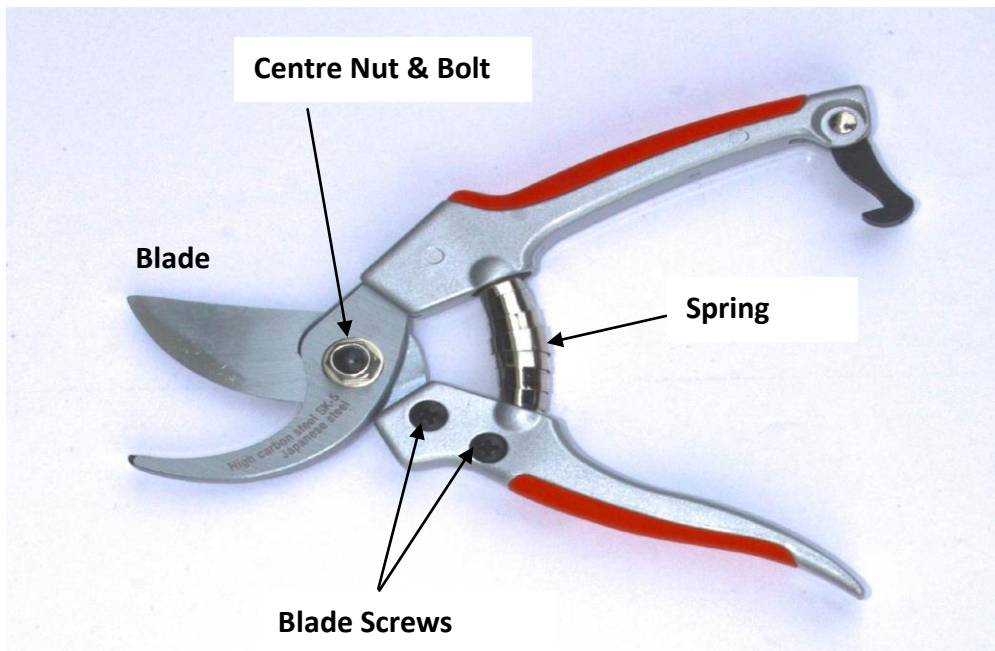

Model 4358 Silver Series 7" Bypass Secateurs

Part	Part Number	Description	Price
Blade	4358-B	Top Blade	\$10
Blade Screws	4356-P	2 x Phillips Head Screws	\$2
Spring	4358-S	Volute Spring	\$2
Centre Nut & Bolt	4358-C	Bolt, Nut & Washer	\$2